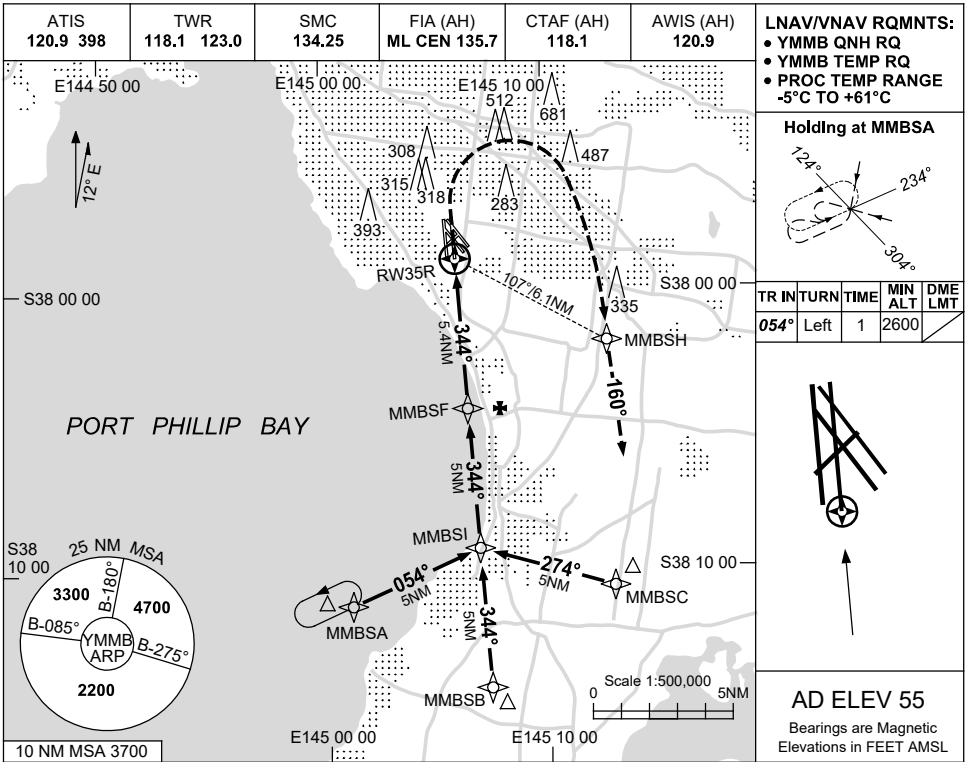

USE QNH

RNP RWY 35R

24 MAR 2022

MELBOURNE/MOORABBIN, VIC (YMMB)

NOTES

| CATEGORY | A | B | C | D |
|-----------|---|---------------|----------------|----------------|
| LNAV/VNAV | | 460 (425-2.4) | | NOT APPLICABLE |
| LNAV | | 550 (515-2.9) | | |
| CIRCLING | | 720 (665-2.4) | 1010 (955-4.0) | |
| ALTERNATE | | (1165-4.4) | (1455-6.0) | |

- MAX IAS :
HOLDING: 210KT.
INITIAL : 210KT.

Changes: SMC FREQUENCY, Editorial.

MMBGN01-170