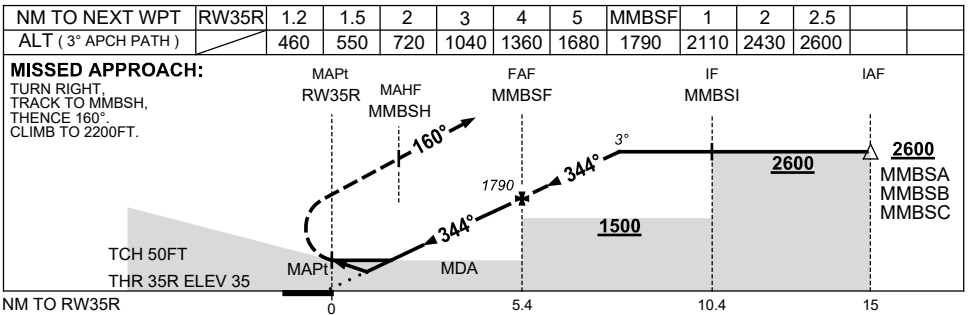

USE QNH

RNP RWY 35R

24 MAR 2022

MELBOURNE/MOORABBIN, VIC (YMMB)

NOTES

| CATEGORY | A | B | C | D |
|-----------|---|---------------|----------------|----------------|
| LNAV/VNAV | | 460 (425-2.4) | | NOT APPLICABLE |
| LNAV | | 550 (515-2.9) | | |
| CIRCLING | | 720 (665-2.4) | 1010 (955-4.0) | |
| ALTERNATE | | (1165-4.4) | (1455-6.0) | |

- MAX IAS :
HOLDING: 210KT.
INITIAL : 210KT.

Changes: SMC FREQUENCY, Editorial.

MMBGN01-170